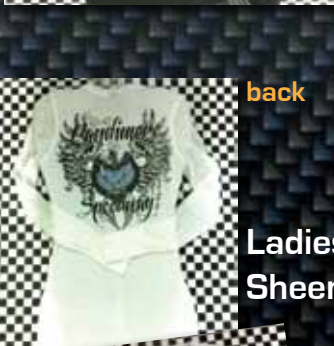

# COMPETITIVE THREADS

TO PURCHASE: **CALL (303) 697-6001** or **EMAIL JOHNNA@BANDIMERE.COM**

Royal Blue Zip-Up Sweatshirt  
Front & Hood Print (S-3X)  
**\$45.00**

back

Ladies Raspberry Zip-Up Sweatshirt  
"Love Racing" (S-2X)  
**\$45.00**

front

Ladies Black Spaghetti Strap w/Rhinestone Tree Logo  
smaller fit (S-4X) **\$25.00**

Ladies Black Cap Sleeve w/Rhinestone Tree Logo  
smaller fit (S-4X) **\$25.00**

Ladies Black Spaghetti Strap w/Rhinestone Tree Logo  
smaller fit (S-4X) **\$25.00**