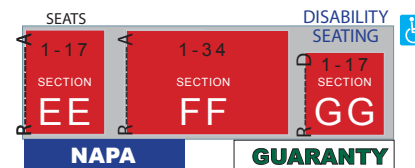

# BANDIMERE SPEEDWAY RESERVED SEAT MAP

## PRO PITS / MIDWAY

### Seating Westside (A bottom row - JJ top row)

### Seating Eastside (A bottom row - R top row)