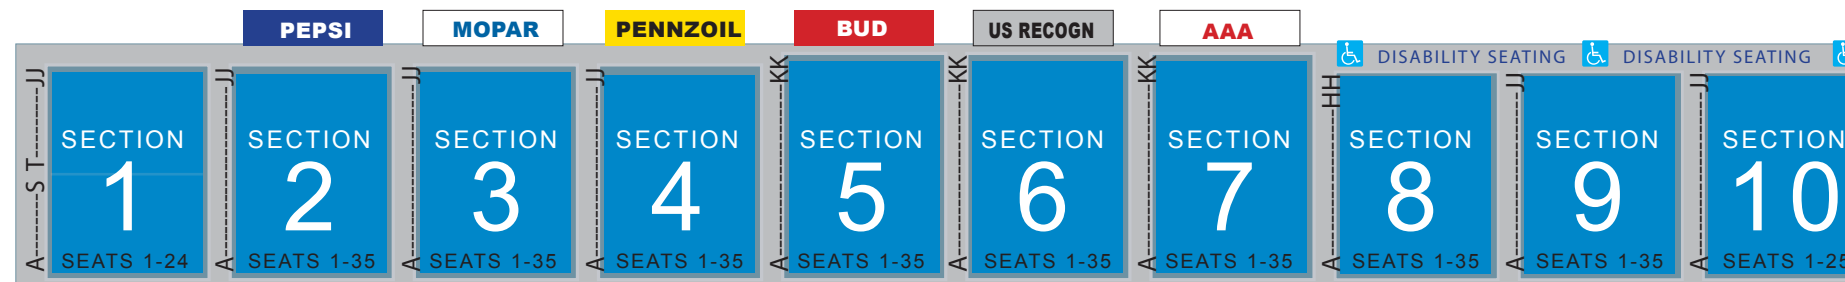

# BANDIMERE SPEEDWAY RESERVED SEAT MAP

## PRO PITS / MIDWAY

### Seating Westside (A bottom row - JJ top row)

### Seating Eastside (A bottom row - R top row)