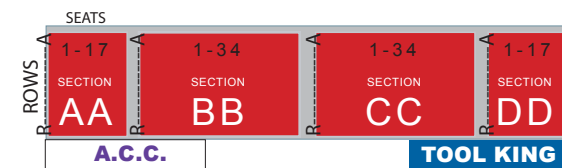

# BANDIMERE SPEEDWAY RESERVED SEAT MAP

## PRO PITS / MIDWAY

### Seating Westside (A bottom row - JJ top row)

### Seating Eastside (A bottom row - R top row)