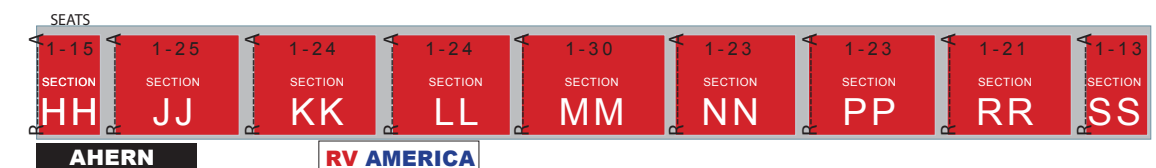

# BANDIMERE SPEEDWAY RESERVED SEAT MAP

## PRO PITS / MIDWAY

### Seating Westside (A bottom row - JJ top row)

### Seating Eastside (A bottom row - R top row)